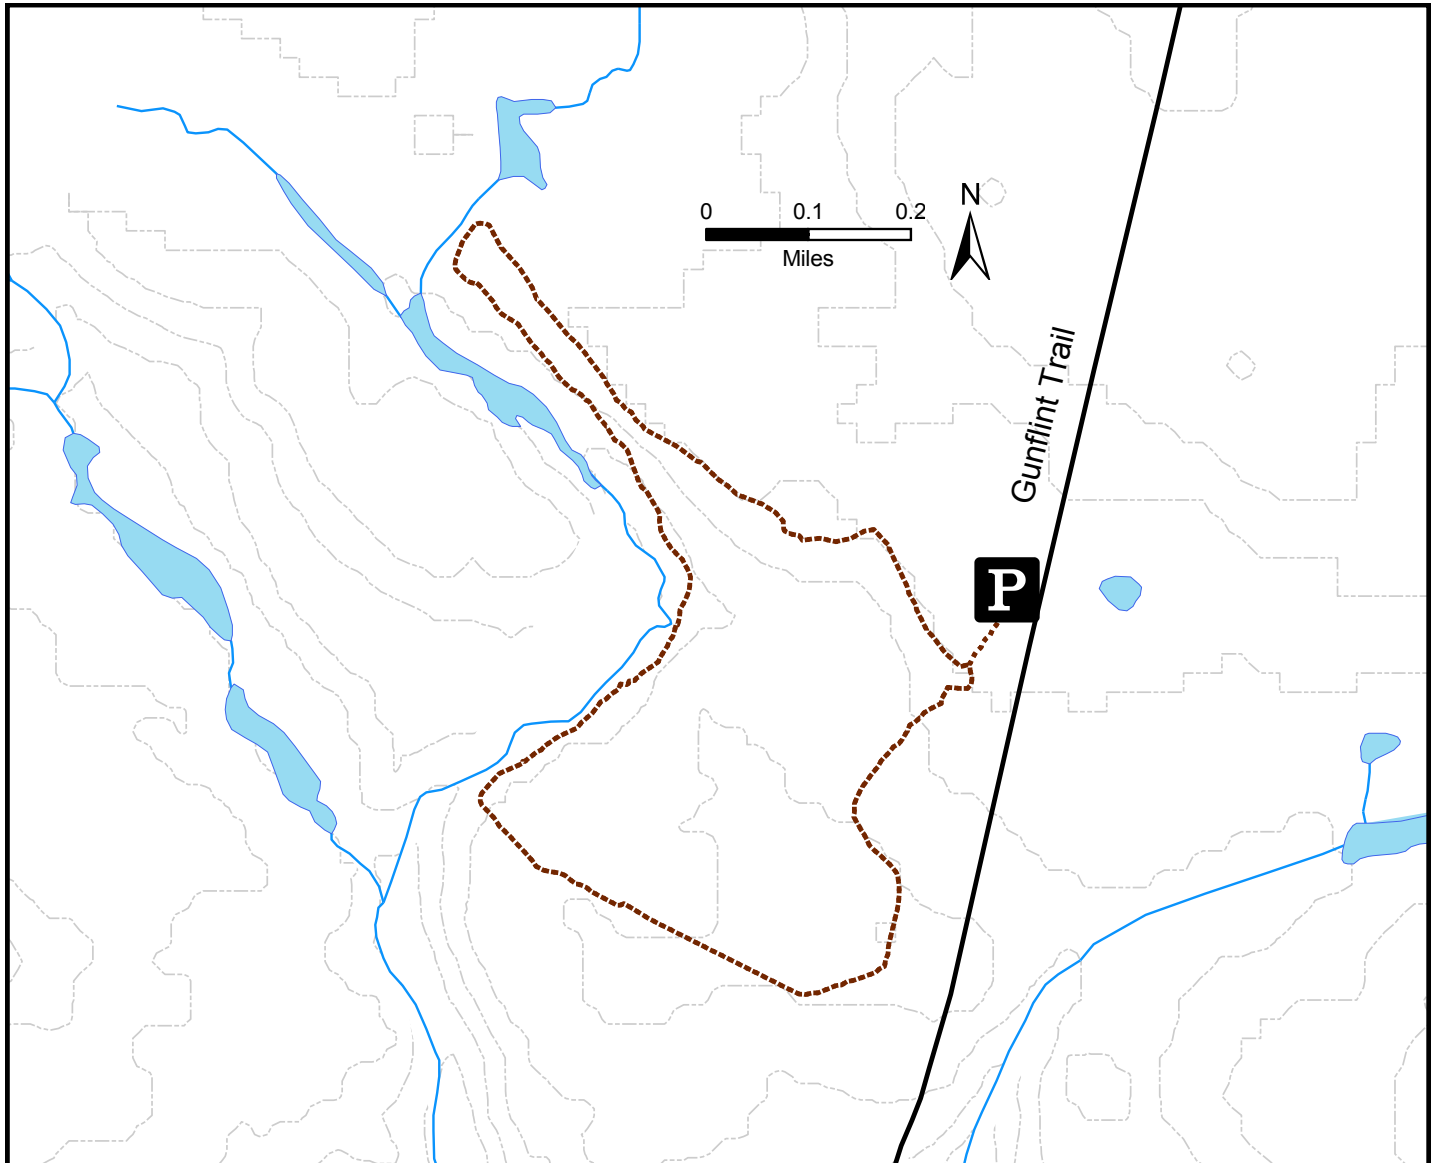

George Washington Pines Winter Recreation

SUPERIOR NATIONAL FOREST

NORTH SHORE AREA

TOFTE & GRAND MARAIS, MN

Gunflint Ranger District
2020 W Hwy 61
Grand Marais, MN 55604
218-387-1750

Need more information?