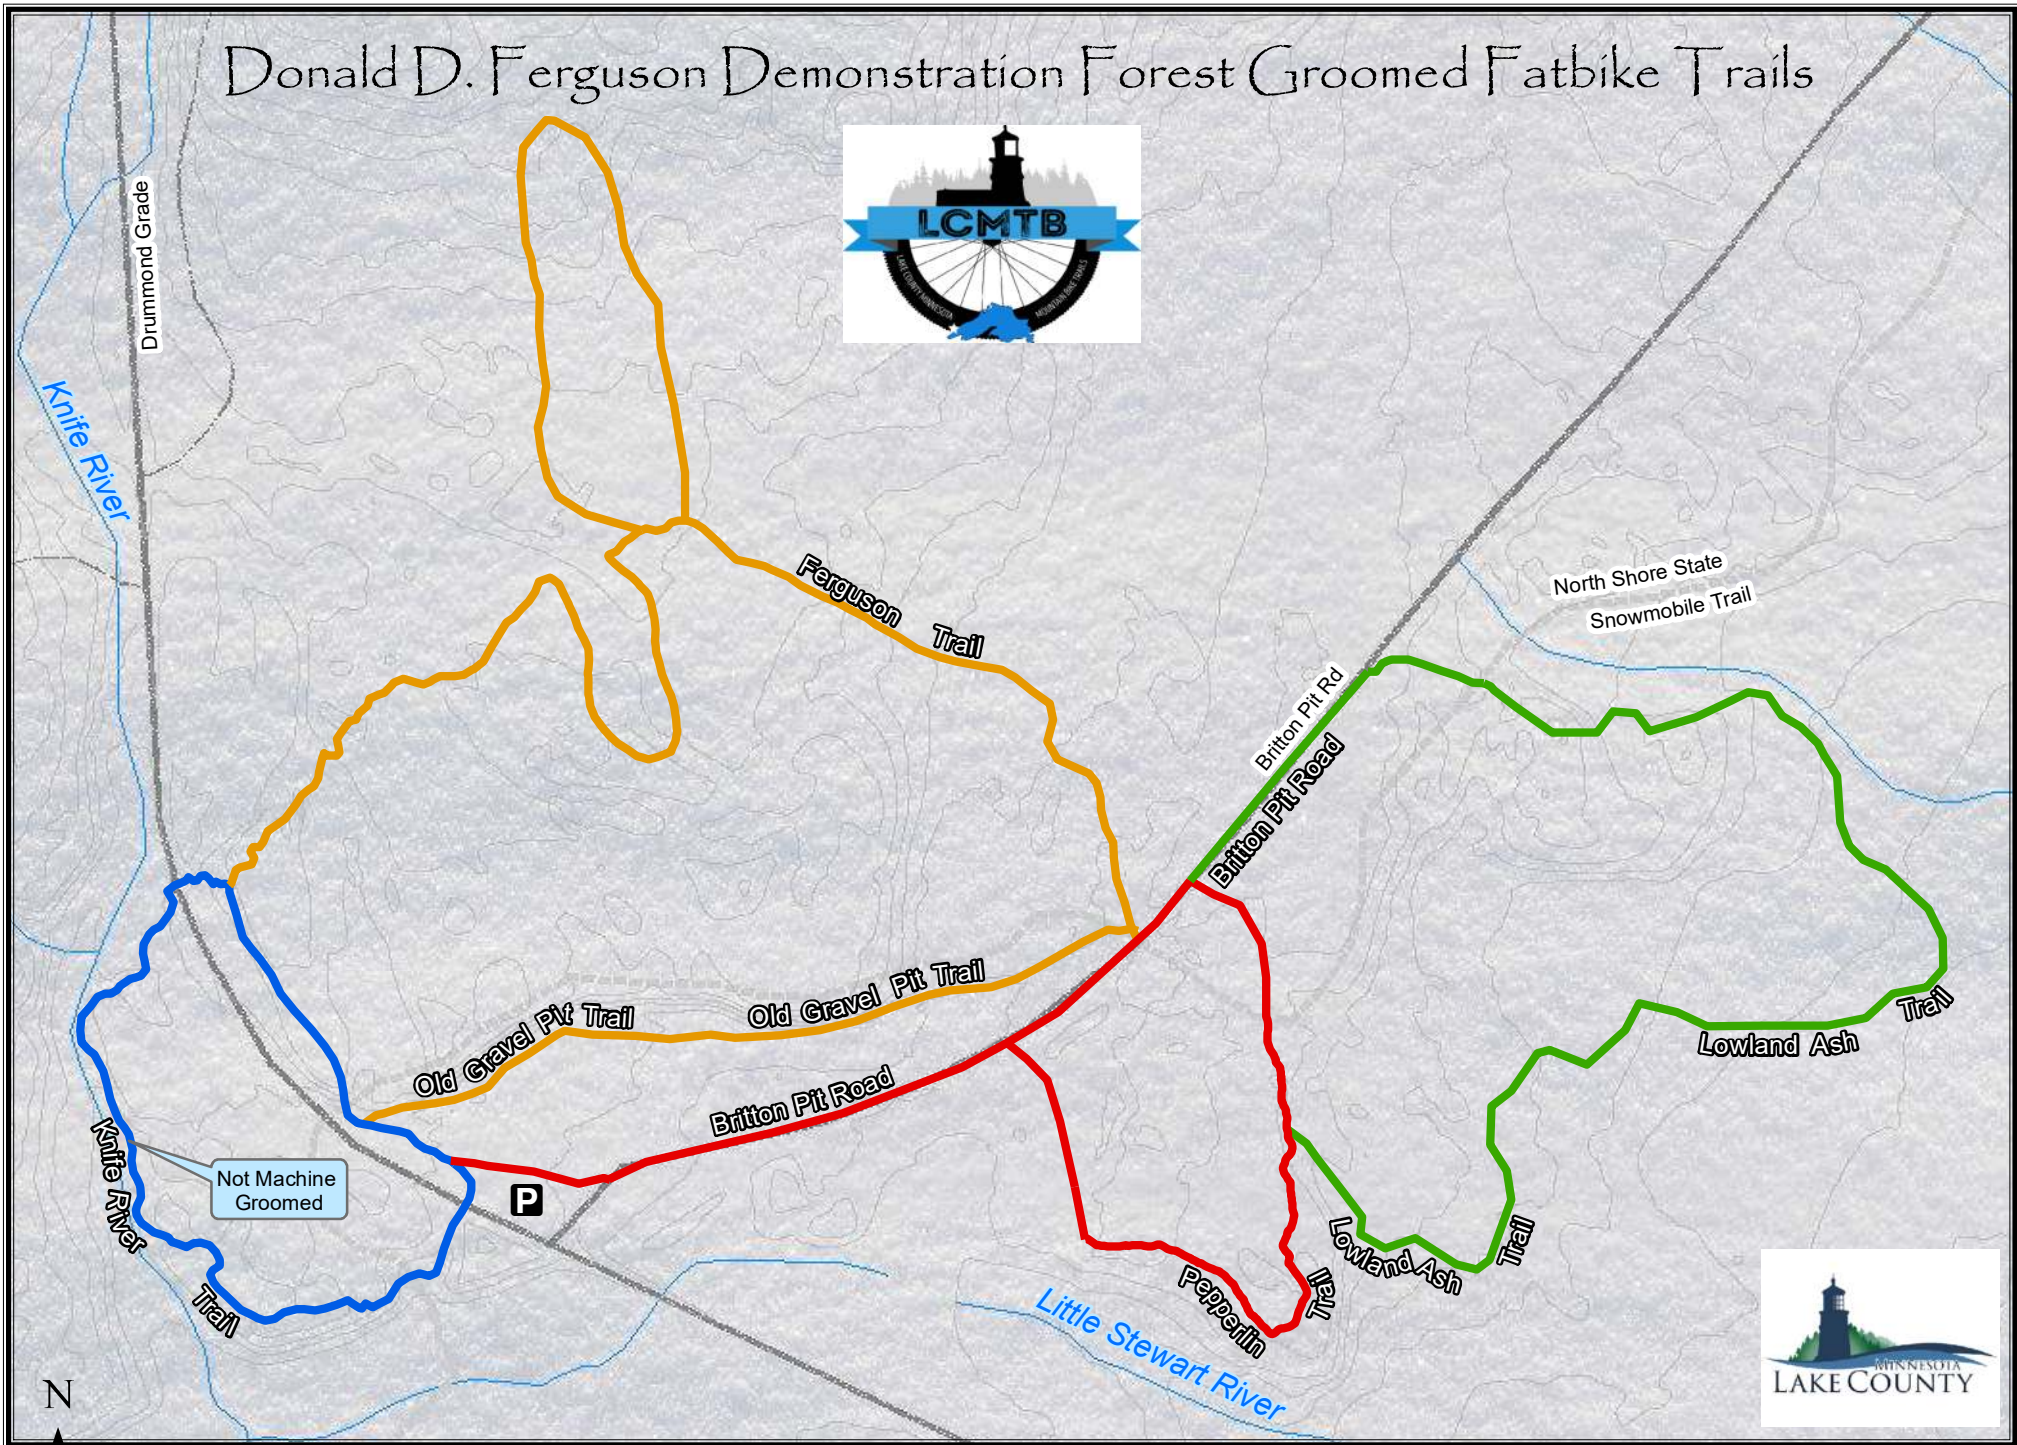

# Donald D. Ferguson Demonstration Forest Groomed Fatbike Trails

Not Machine Groomed

N

To use this map on a mobile phone, download the Avenza Maps Mobile App from [www.avenza.com/pdf-maps](http://www.avenza.com/pdf-maps) or scan QR code to the right: