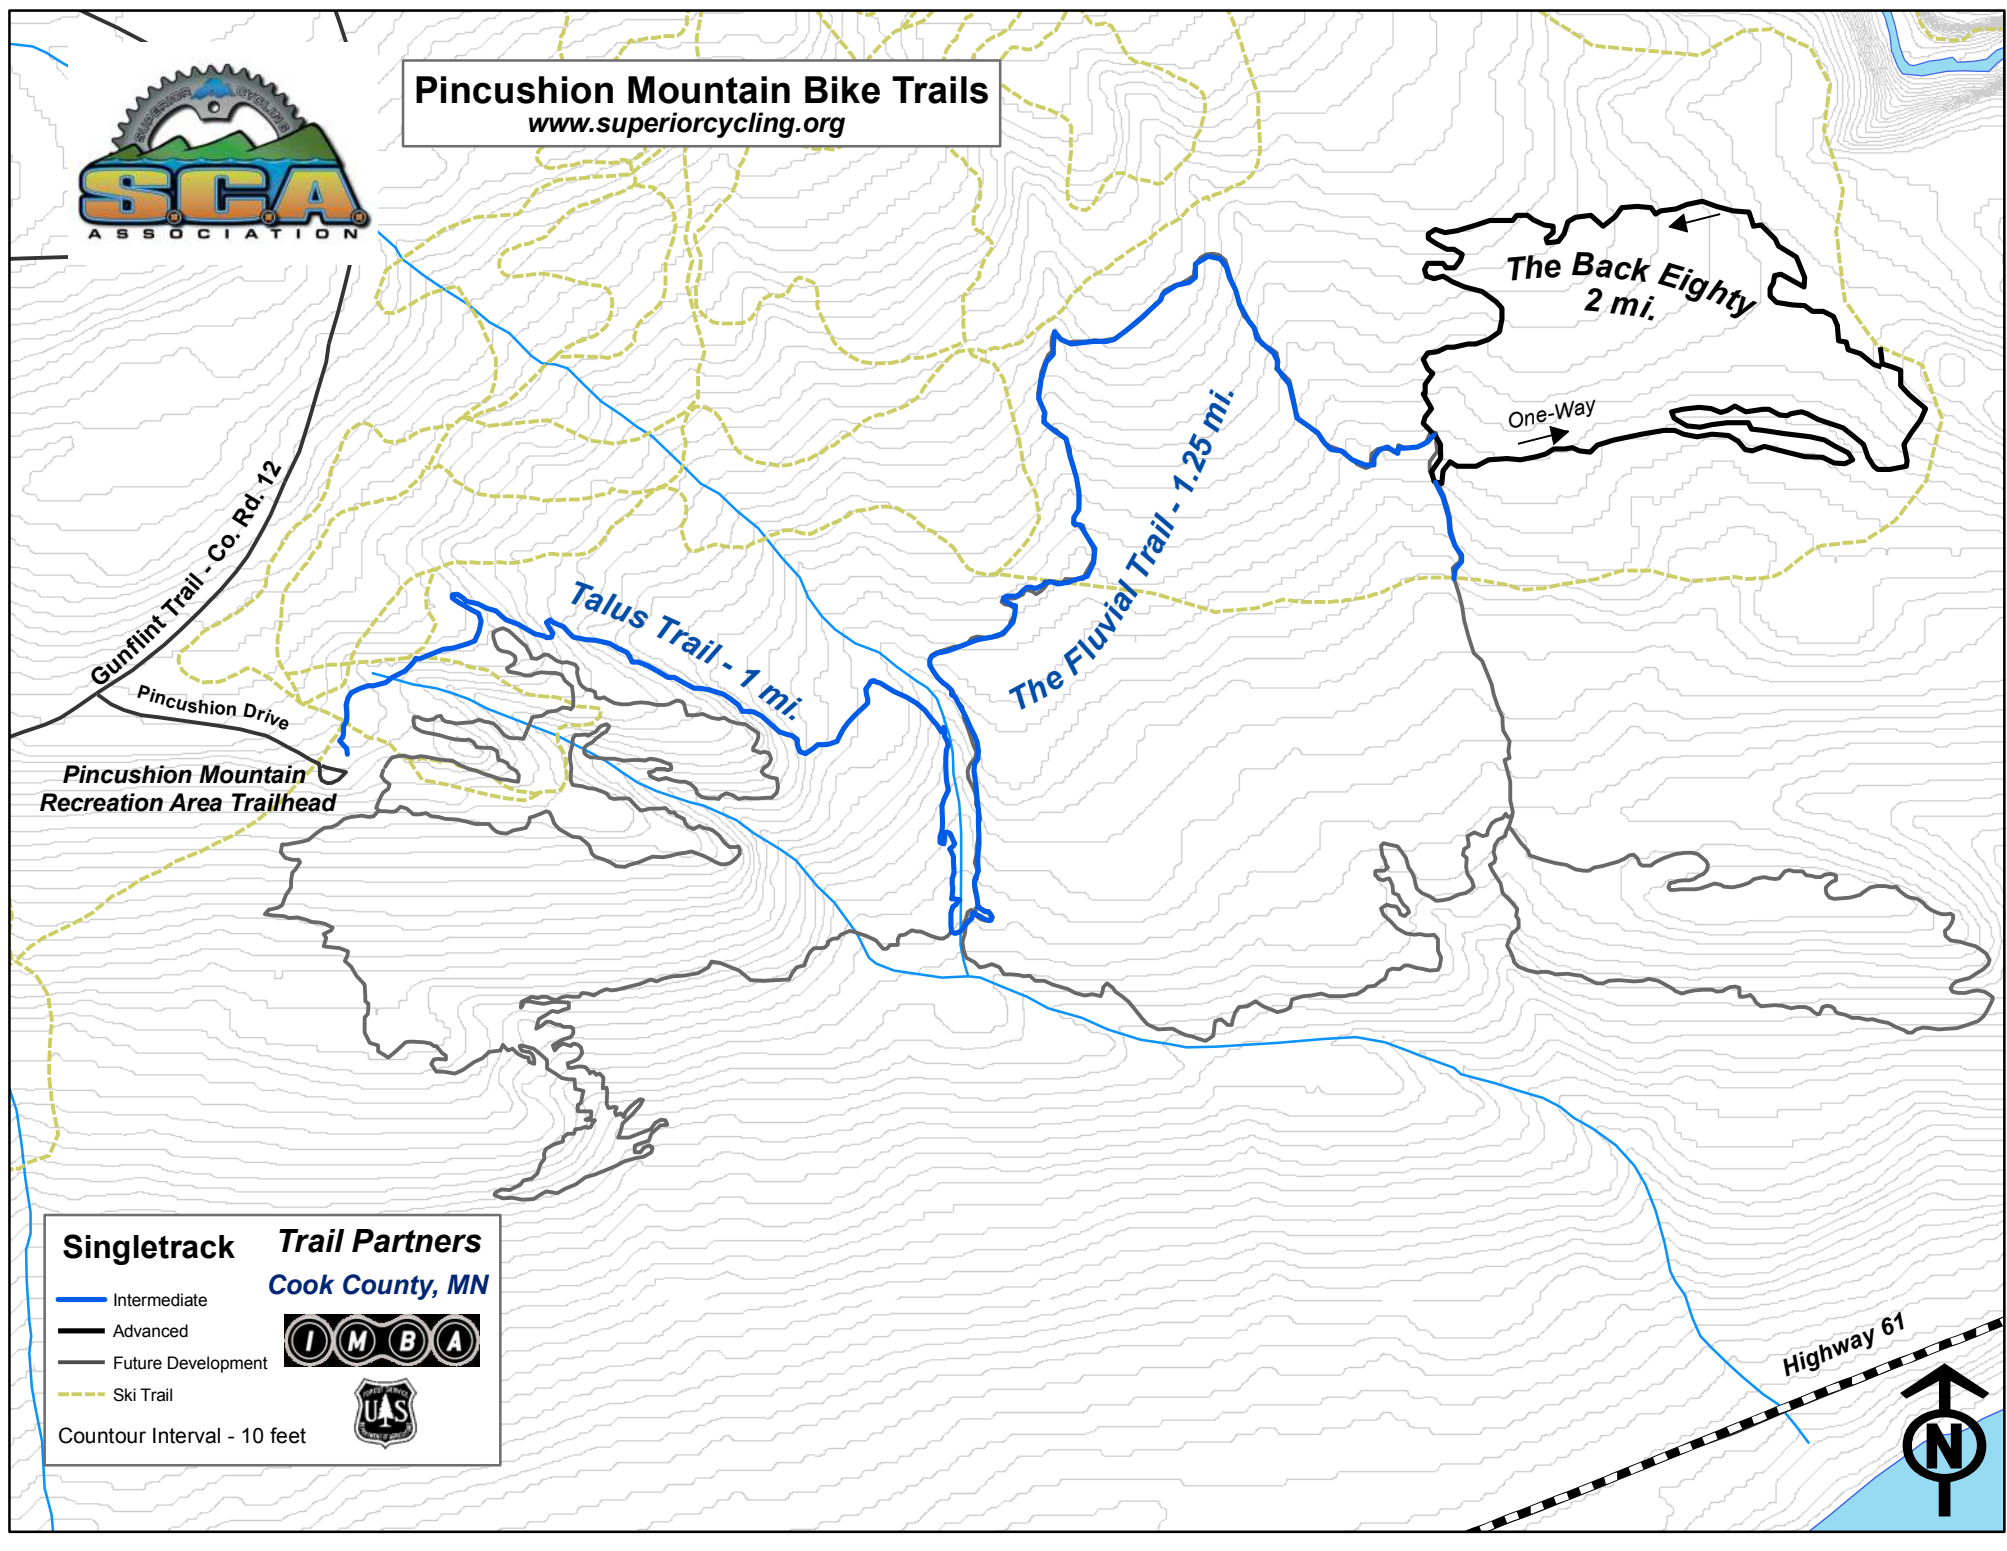

Pincushion Mountain Bike Trails

www.superiorcycling.org

Pincushion Mountain
Recreation Area Trailhead

Gunflint Trail - Co. Rd. 12
Pincushion Drive

Talus Trail - 1 mi.

The Fluvial Trail - 1.25 mi.

The Back Eighty
2 mi.

One-Way

Singletrack Trail Partners
Cook County, MN

- Intermediate (Blue line)
- Advanced (Black line)
- Future Development (Grey line)
- Ski Trail (Dashed yellow line)

Countour Interval - 10 feet

Highway 61