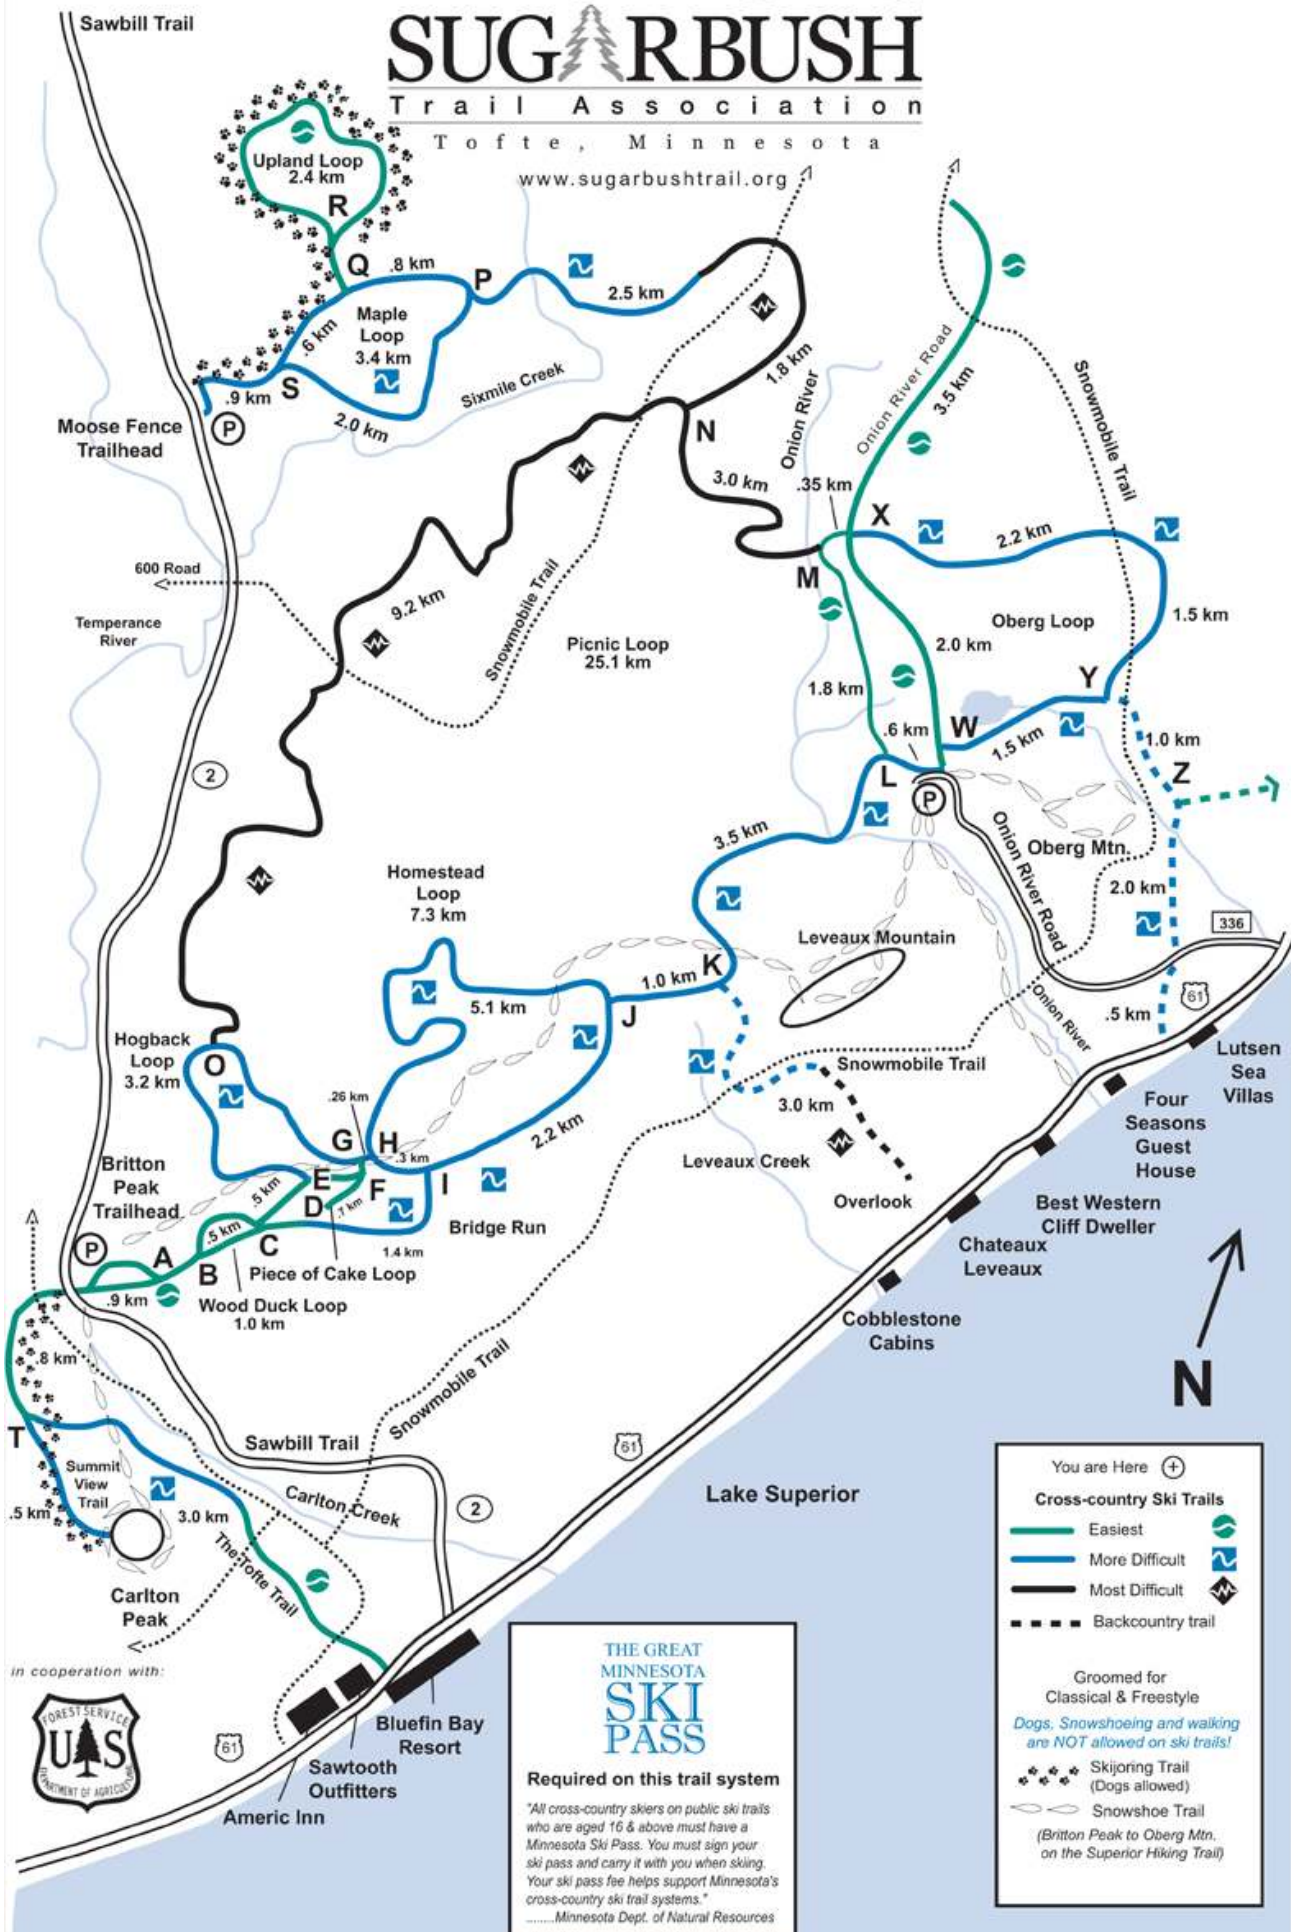

SUGARBUSH

Trail Association

Toftte, Minnesota

www.sugarbushtrail.org

THE GREAT MINNESOTA SKI PASS

Required on this trail system

"All cross-country skiers on public ski trails who are aged 16 & above must have a Minnesota Ski Pass. You must sign your ski pass and carry it with you when skiing. Your ski pass fee helps support Minnesota's cross-country ski trail systems."

.....Minnesota Dept. of Natural Resources

You are Here (+)

Cross-country Ski Trails

- Easiest
- More Difficult
- Most Difficult
- - - - Backcountry trail

Groomed for Classical & Freestyle

Dogs, Snowshoeing and walking are NOT allowed on ski trails!

- ✿✿✿✿ Skijoring Trail (Dogs allowed)
- Snowshoe Trail (Britton Peak to Oberg Mtn. on the Superior Hiking Trail)