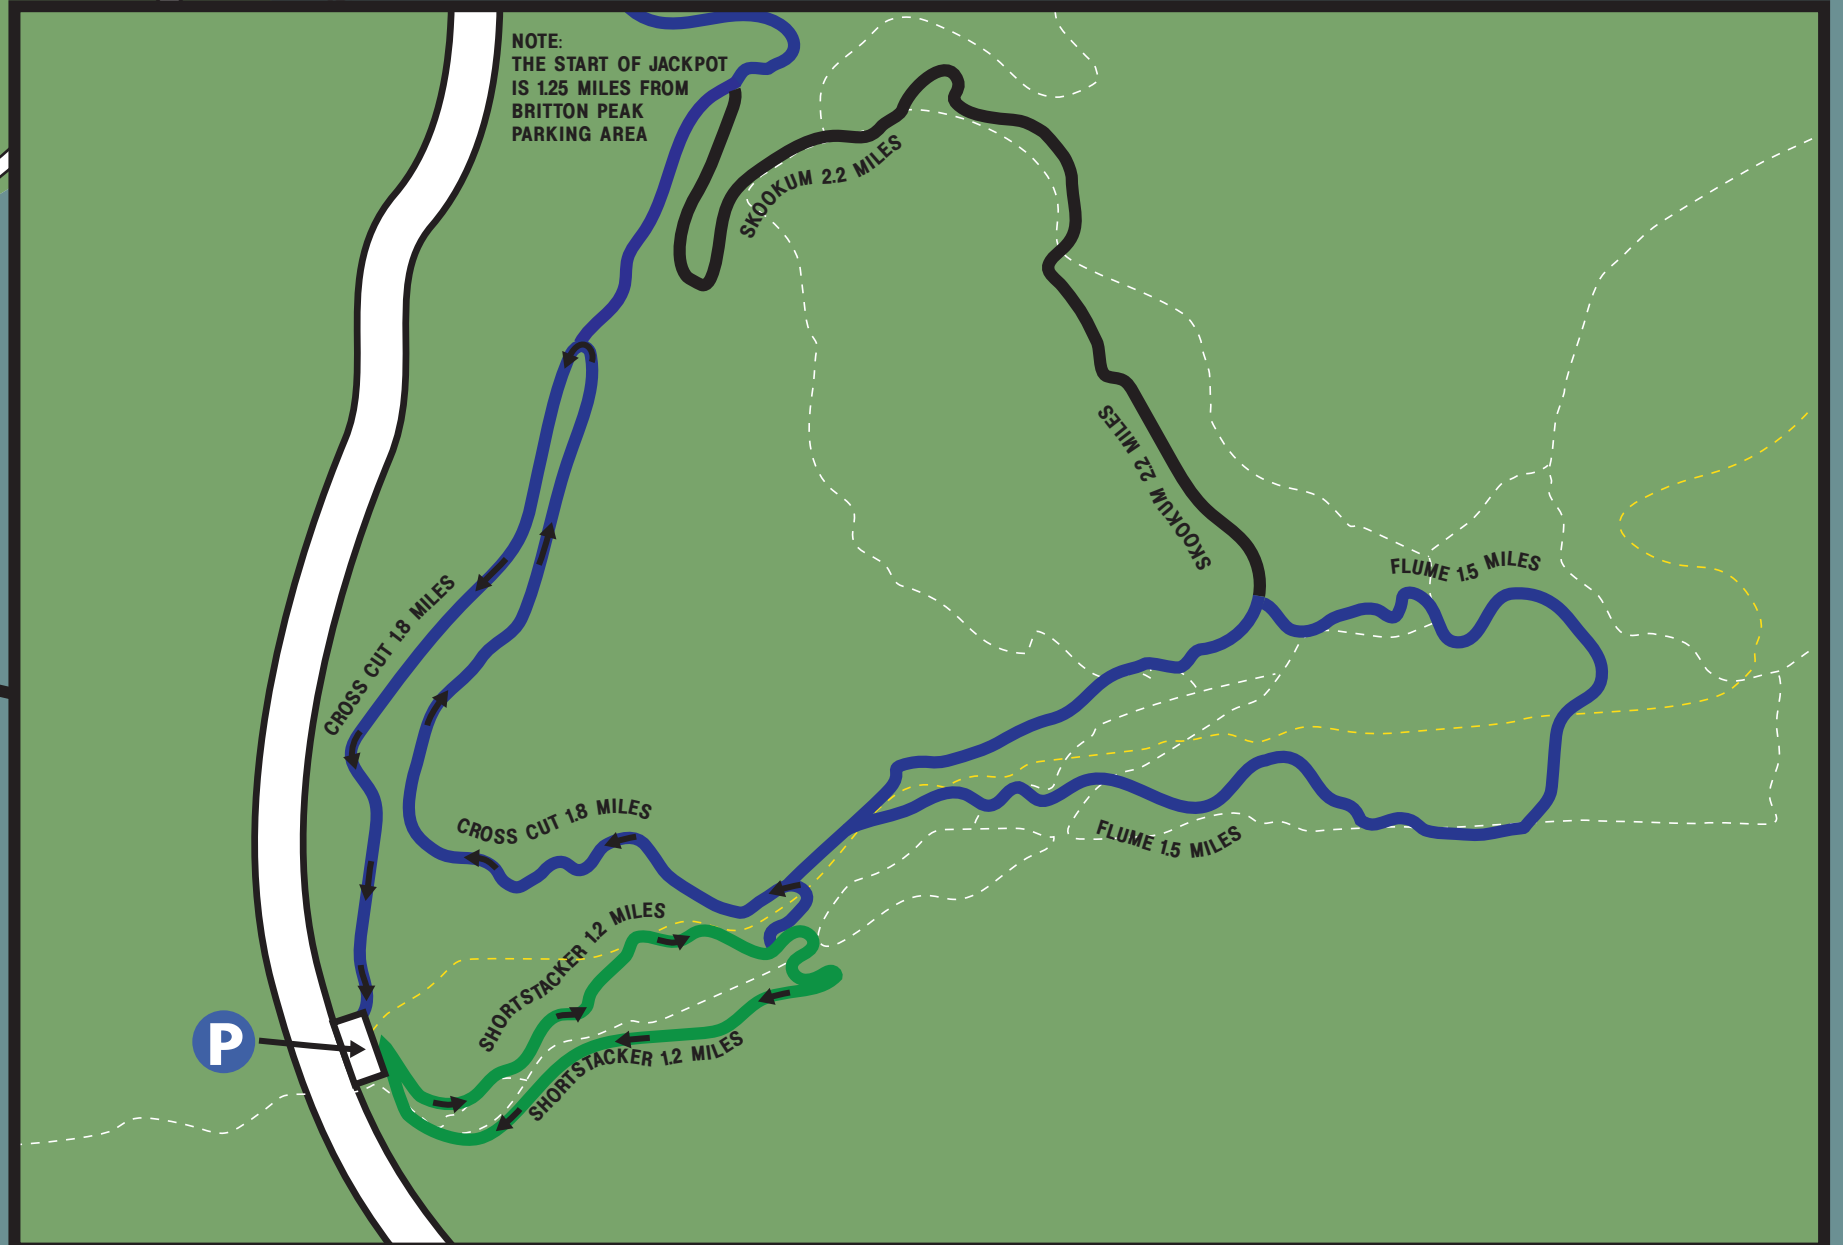

# KEY

## MTB TRAIL DIFFICULTY RATINGS

-   
**EASIEST**
-   
**MORE DIFFICULT**
-   
**MOST DIFFICULT**

-  HIKING TRAIL
-  NORDIC SKI TRAIL
-  SNOWMOBILE TRAIL
-  ONE WAY TRAIL
-  PARKING AREAS

THIS MAP IS NOT INTENDED FOR NAVIGATIONAL PURPOSES

# COOK COUNTY SINGLETRACK MOUNTAIN BIKE TRAIL MAP: WEST-END