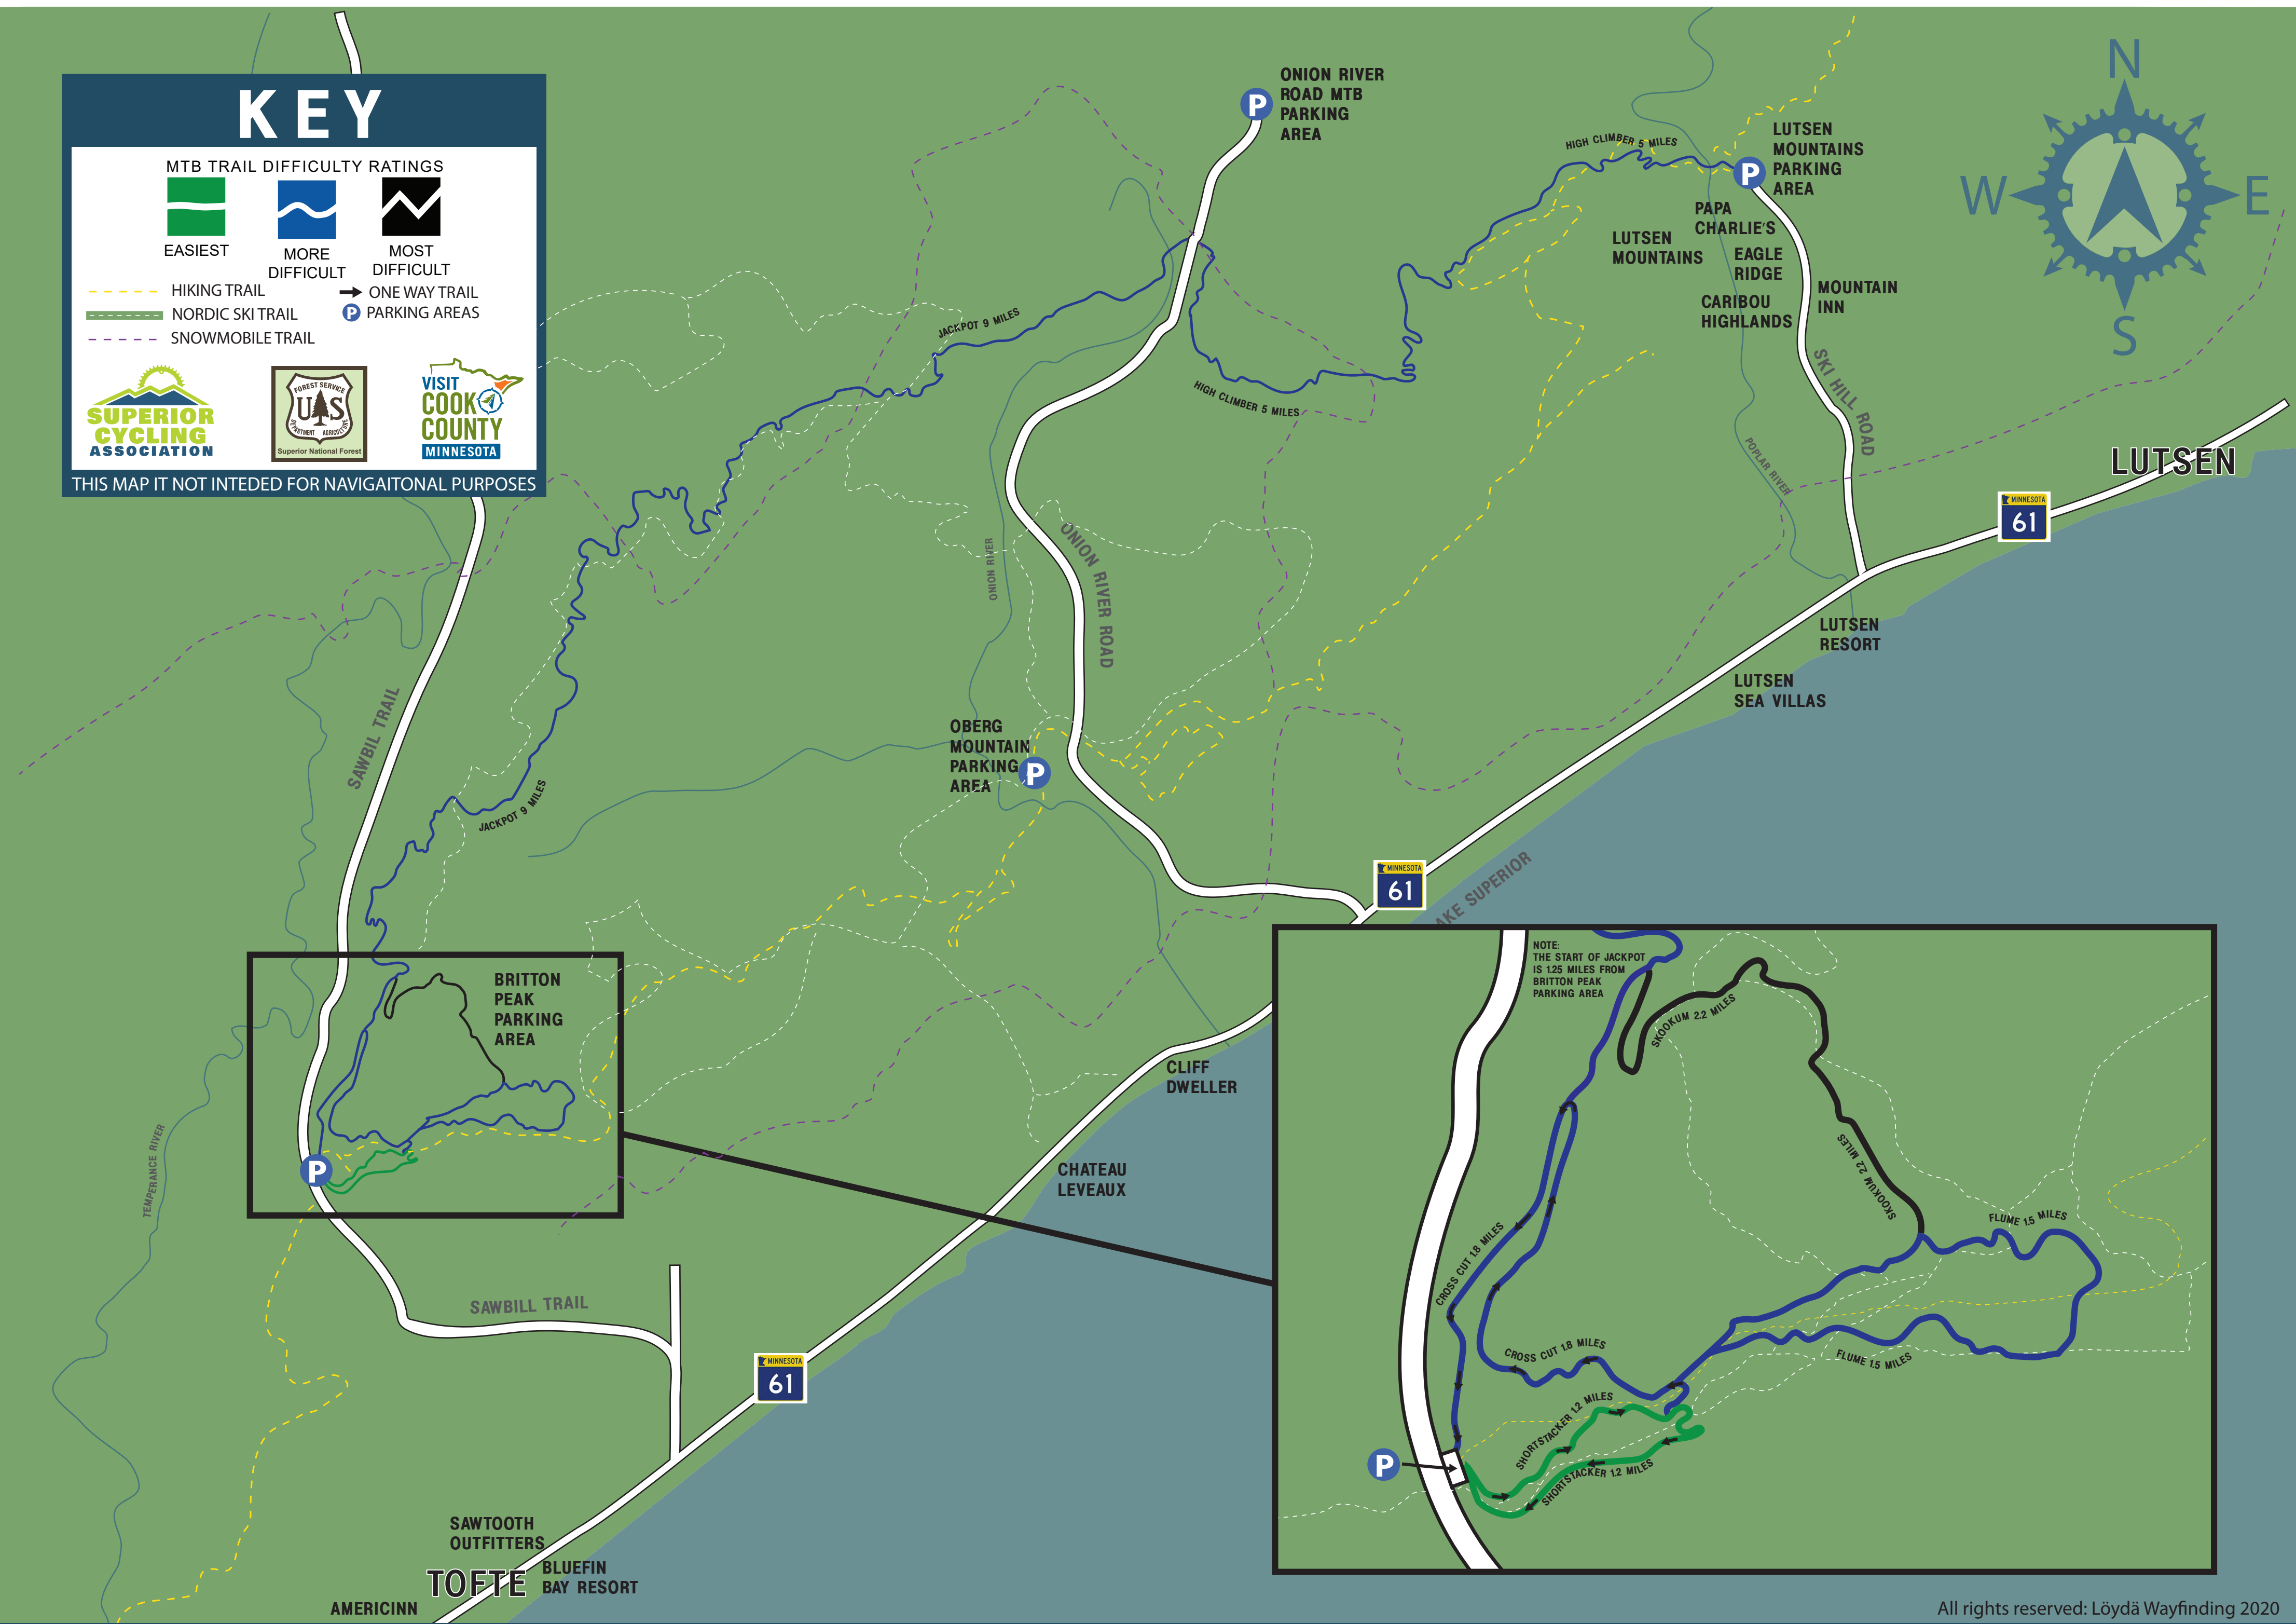

# KEY

## MTB TRAIL DIFFICULTY RATINGS

-   
**EASIEST**
-   
**MORE DIFFICULT**
-   
**MOST DIFFICULT**

-  HIKING TRAIL
-  NORDIC SKI TRAIL
-  SNOWMOBILE TRAIL
-  ONE WAY TRAIL
-  PARKING AREAS

THIS MAP IS NOT INTENDED FOR NAVIGATIONAL PURPOSES

All rights reserved: Löydä Wayfinding 2020

# COOK COUNTY SINGLETRACK MOUNTAIN BIKE TRAIL MAP: WEST-END